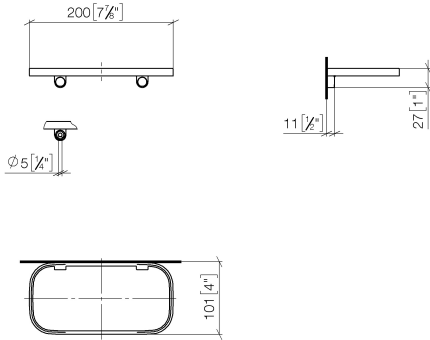

**Shelf wall model - Chrome**

IMO

83 481 970

- width 200mm
- height 26 mm
- 100mm projection
- without grid element

Fits: IMO, TARA, LISSÉ, META

	Chrome	83 481 970-00
	Brushed Platinum	83 481 970-06
	Platinum	83 481 970-08
	Dark Chrome	83 481 970-19
	Light Gold	83 481 970-26
	Brushed Light Gold	83 481 970-27
	Brushed Durabronze (23kt Gold)	83 481 970-28
	Matte Black	83 481 970-33
	Brushed Bronze	83 481 970-42
	Brushed Champagne (22kt Gold)	83 481 970-46
	Champagne (22kt Gold)	83 481 970-47
	Brushed Chrome	83 481 970-93
	Brushed Dark Platinum	83 481 970-99

**Grid element - Light Grey** 82 481 970-52  
 •plastic grid elements

**Required miscellaneous**

**Grid element - Taupe** 82 481 970-53  
 •plastic grid elements

83 481 970

mm [inches]

83 481 970

Parts for other finishes can be found here: Brushed Platinum